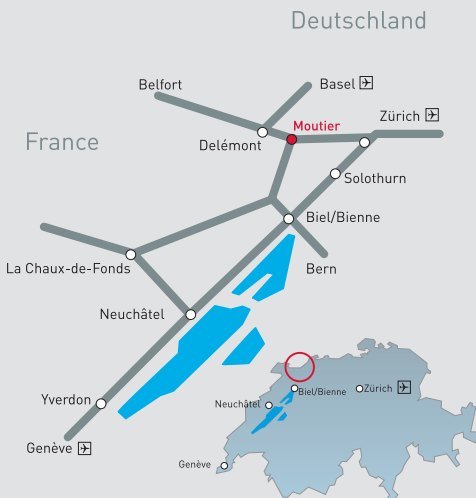

→ Offre RailAway CFF

RailTicket: 20% de réduction sur l'aller-retour en train jusqu'à la gare de Moutier, transfert gratuit. Condition pour l'achat d'un RailTicket : être en possession d'une entrée. **L'offre est disponible à partir du 1er avril à votre gare, auprès de Rail Service 0900 300 300 (CHF 1.19/min depuis le réseau fixe suisse), à la plupart des automates à billets et en ligne. Plus d'informations: cff.ch/siams.**

→ SBB RailAway-Angebot

RailTicket: 20% Ermässigung auf die Hin- und Rückfahrt nach Moutier, gratis Transfer. Bedingung für den Kauf eines Railtickets ist der Besitz eines Eintrittstickets. **Das Angebot ist ab dem 1. April am Bahnhof, beim Rail Service 0900 300 300 (CHF 1.19/Min. vom Schweizer Festnetz), an den meisten Billettautomaten und online erhältlich. Weitere Informationen: sbb.ch/siams.**

→ SBB RailAway offer

RailTicket: 20% discount on the rail journey to Moutier and back, free transfer. The condition for the purchase of a RailTicket is the possession of an admission to the fair. **This offer is available from 1 April at the SBB station, from the Rail Service 0900 300 300 (CHF 1.19/min. if calling from a Swiss landline), at most ticket machines and online. Additional information available on: sbb.ch/en/siams.**